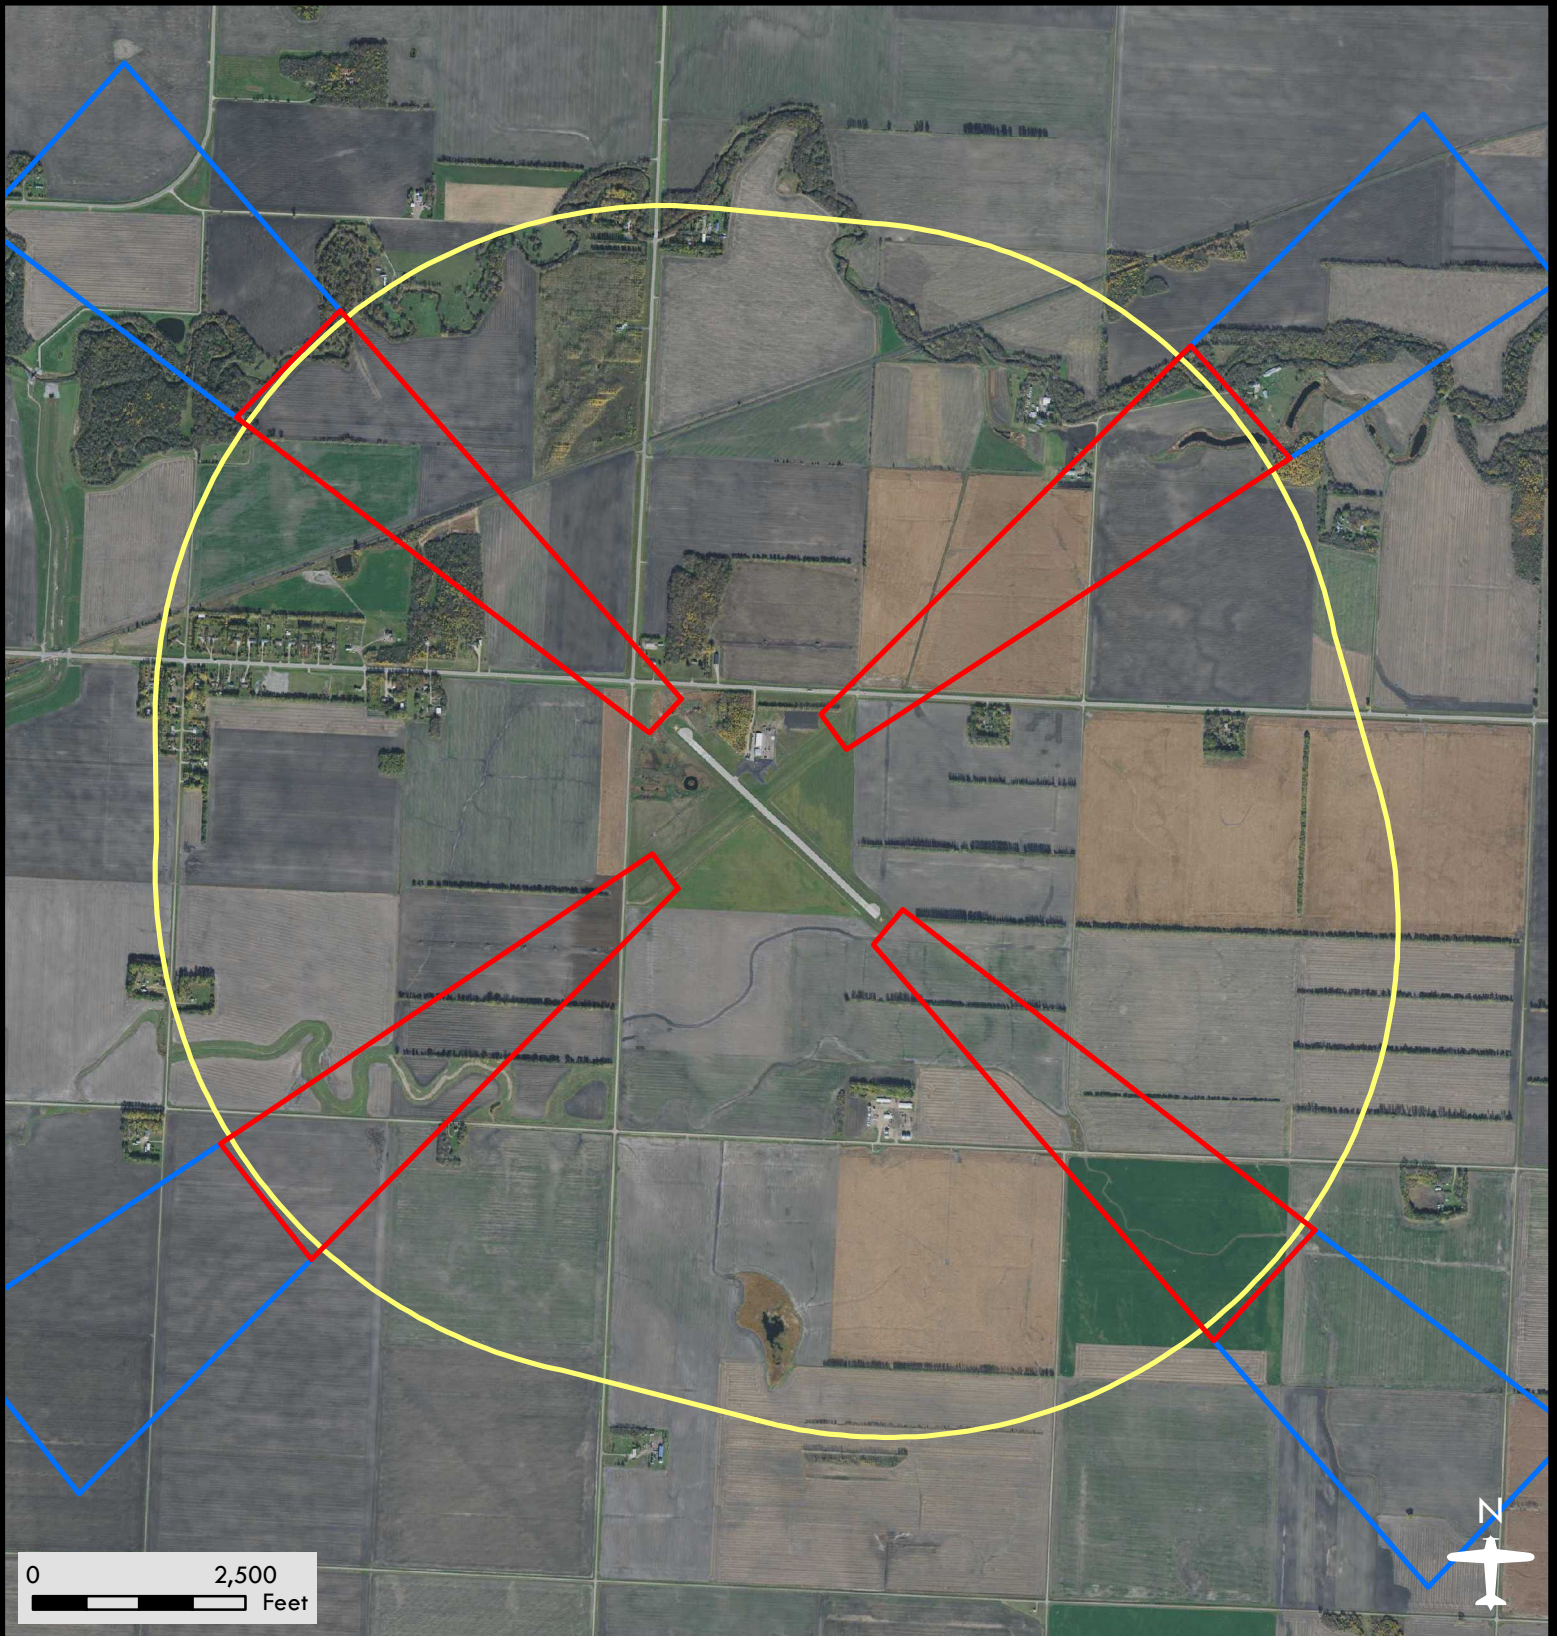

Warren Municipal Airport

Airport Safety Zones

Date: 08/08/2018

Legend

-  Zone A
-  Zone B
-  Zone C

DISCLAIMER: This is not an official zoning map. To view the official map and ordinance for this airport, please visit the Airport Zoning Information Warehouse at <https://www.dot.state.mn.us/aero/planning/zoning-warehouse.html>. The State of Minnesota makes no representations or warranties expressed or implied, with respect to the reuse of the data provided herewith regardless of its format or the means of its transmission. There is no guarantee or representation to the user as to the accuracy, currency, suitability, or reliability of this data for any purpose. The user accepts the data "as is." The State of Minnesota assumes no responsibility for loss or damage incurred as a result of any user's reliance on this data. All maps and other material provided herein are protected by copyright. Permission is granted to copy and use the materials herein.